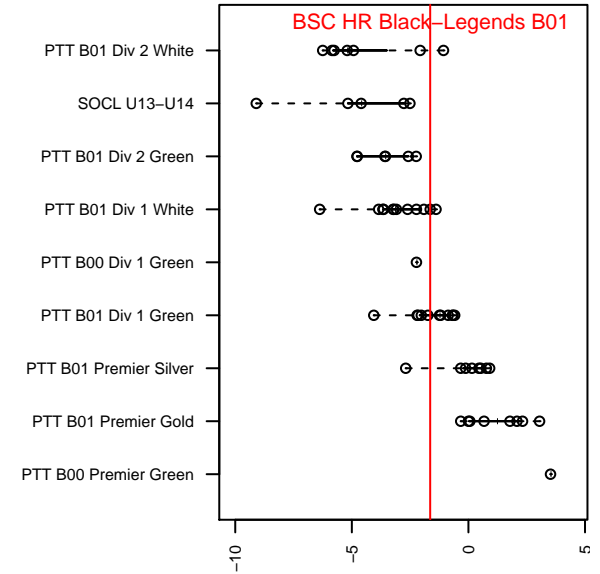

## BSC HR Black-Legends B01

Bridlemile SC Portland  
 Portland, OR  
 B01 total strength=1086  
 attack=4.25 defense=1.71  
 fall league = PTT B01 Div 1 White  
 spr league = Spr OYS B01 Div 1 White

alt names used:  
 BSC Hood River 01B Black  
 BSC Hood River 01B Black

Venues played:  
 2015 PTT B01 Division 1 White  
 2015 Spr OYS B01 Division 1 White

**attack and defense variance (black dot)  
relative to other teams  
and top 10 in region**

**attack and defense rating  
relative to others at age  
and all opponents in last 13 months**